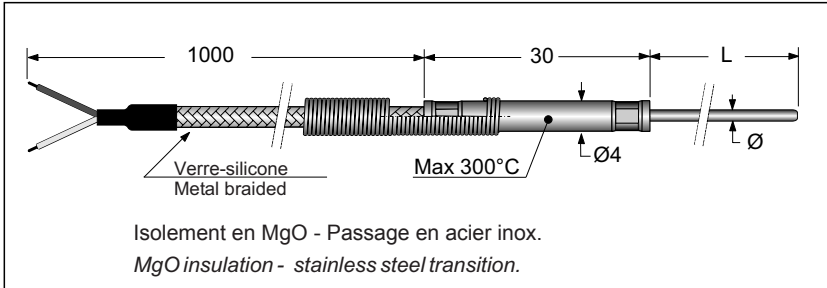

TCMI - S

Ø	L	Point chaud Junction	Type Type	Norme Rule	Code Code
1	100	Isol. - Insul.	J	DIN	80.010.100.IDJ1
1	150	Isol. - Insul.	J	DIN	80.010.150.IDJ1
1	200	Isol. - Insul.	J	DIN	80.010.200.IDJ1
1.5	100	Isol. - Insul.	J	DIN	80.015.100.IDJ1
1.5	150	Isol. - Insul.	J	DIN	80.015.150.IDJ1
1.5	200	Isol. - Insul.	J	DIN	80.015.200.IDJ1