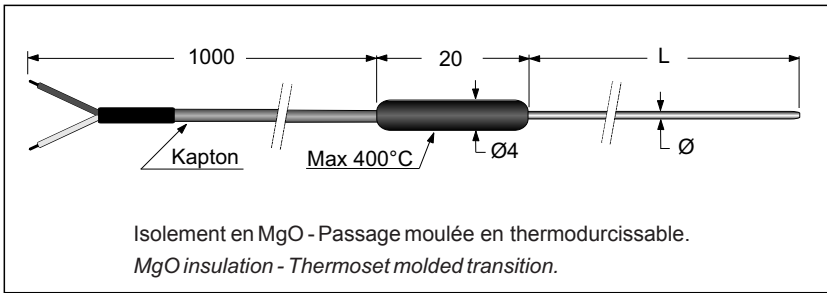

THERMOCOUPLES

THERMOCOUPLES

TCMI - T

Ø	L	Point chaud Junction	Type Type	Norme Rule	Code Code
1	100	Isol. - Insul.	J	DIN	81.010.100.IDJ1
1	150	Isol. - Insul.	J	DIN	81.010.150.IDJ1
1	200	Isol. - Insul.	J	DIN	81.010.200.IDJ1
1.5	100	Isol. - Insul.	J	DIN	81.015.100.IDJ1
1.5	150	Isol. - Insul.	J	DIN	81.015.150.IDJ1
1.5	200	Isol. - Insul.	J	DIN	81.015.200.IDJ1