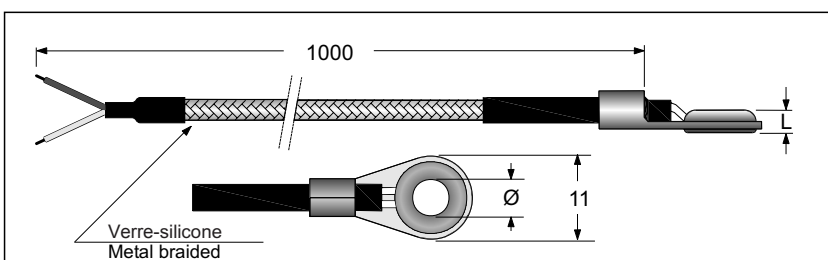

TCN - 4R6

Ø	L	Point chaud Junction	Type Type	Norme Rule	Code Code
4	6	Isol. - Insul.	J	DIN	86.040.006.IDJ1
4	12	Isol. - Insul.	J	DIN	86.040.012.IDJ1

TCN - 4R8

Ø	L	Point chaud Junction	Type Type	Norme Rule	Code Code
4	6	Isol. - Insul.	J	DIN	88.040.006.IDJ1
4	12	Isol. - Insul.	J	DIN	88.040.012.IDJ1

TCN - 5E

Ø	L	Point chaud Junction	Type Type	Norme Rule	Code Code
4.2	5	Isol. - Insul.	J	DIN	84.042.005.IDJ1

TCN - 5B

Ø	L	Point chaud Junction	Type Type	Norme Rule	Code Code
4.8	3	À la masse		DIN	85.048.003.IDJ1